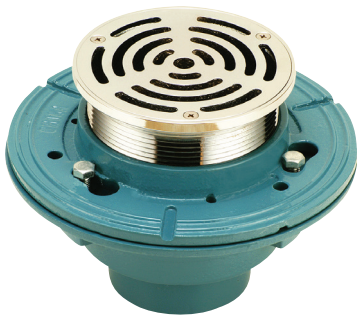

MODEL NUMBER	SIZE
CISDCP2NH	2" No Hub with Chrome Plated Strainer
CISDPB2NH	2" No Hub with Polished Brass Strainer
CISDCP2IP	2" IPS with Chrome Plated Strainer
CISDPB2IP	2" IPS with Polished Brass Strainer
GRID ONLY FOR SHOWER DRAIN	
CISDCPSTR	Chrome Plated
CISDPBSTR	Polished Brass

Adjustable Floor Drain

Epoxy Coated Cast Iron Body, Epoxy Coated Clamping Ring, Adjustable Chrome Plated Brass Strainer Body.

MODEL NUMBER	SIZE
CIFD15NH2	2" No Hub
CIFD15NH3	3" No Hub
CIFD15NH4	4" No Hub

PVC Shower Drain

Can be used With 2" or 3" Plastic Pipe. Adjustable Strainer, Stainless Steel Grid.

MODEL NUMBER
SDPVC2

Shower Drain

10" Diameter Roof Drain, Epoxy Coated Cast Iron Body, Bolt Down Gravel Guard, and Epoxy Coated Metal Dome.

MODEL NUMBER	SIZE
CISDCP2NH	2" No Hub
CISDPB2NH	3" No Hub
CISDCP2IP	4" No Hub
CISDPB2IP	

Cast Iron Drains & Specialty Products

Heavy Duty Floor Drain

Epoxy Coated Cast Iron Drain with 6-1/2" Round Top.
Epoxy Coated Cast Iron Grate Secured with 2 Stainless Steel Screws.