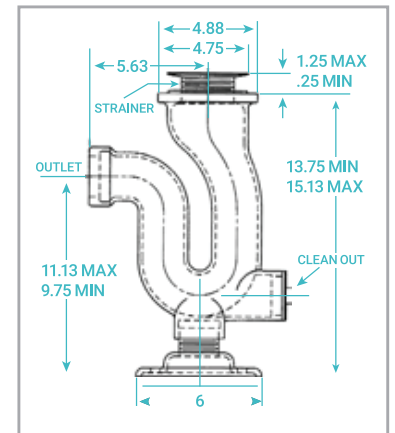

PVC Shower Drain

Can be used With 2" or 3" Plastic Pipe. Adjustable Strainer, Stainless Steel Grid.

MODEL NUMBER
SDPVC2

Shower Drain

10" Diameter Roof Drain, Epoxy Coated Cast Iron Body, Bolt Down Gravel Guard, and Epoxy Coated Metal Dome.

MODEL NUMBER	SIZE
CIFD6NH2	2" No Hub
CIFD6NH3	3" No Hub
CIFD6NH4	4" No Hub

Floor Sink - Porcelain

12" Square x 6" Deep Cast Iron Floor Sink with White Porcelain Coated Interior, Porcelain Cast iron Grate with White Porcelain Coating Plus Aluminum Dome Strainer.

Cast Iron Drains & Specialty Products

Slop Sink

Cast Iron, Round, with Strainer.

MODEL NUMBER	SIZE
CISS12	2" IP Outlet x 12" Round

Backwater Valve

Cast Iron. No Hub.

MODEL NUMBER	SIZE
CIBWV08	2"
CIBWV10	3"
CIBWV11	4"