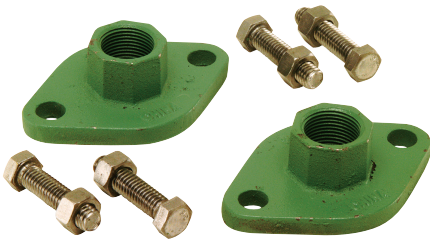

*STAINLESS STEEL BOLTS CAN BE SOLD SEPARATELY.

Offset Closet Flange

Cast Iron Quick Offset Closet Flange. With Stainless Steel Nuts & Bolts.

MODEL NUMBER	SIZE
CFCI-4200	4" x 2"

*STAINLESS STEEL BOLTS CAN BE SOLD SEPARATELY.

Cast Iron Drains & Specialty Products

Iron Body Cleanout

Iron Body Cleanout with Brass Screw Plug - Raised Square Head.

MODEL NUMBER	SIZE
IBC-43	4" x 3"
IBC-435	4" x 3"-1/2"
IBC-65	6" x 5"

RECESSED BRASS PLUG

IBC -43CS	4" x 3"
-----------	---------

Circular Flange Kit

Cast Iron Circular Flange Kits with Bolts & Nuts.
Complete with 2 Flanges, 4 Bolts & 4 Nuts.

MODEL NUMBER	SIZE
CIF04	3/4"
CIF05	1"
CIF06	1-1/4"

Boiler Tube Plugs

Cast Iron Boiler Tube Plugs.

MODEL NUMBER	SIZE
BTP-150	1-1/2"
BTP-200	2"
BTP-250	2-1/2"
BTP-300	3"
BTP-400	4"

Oil Fill Box

Galvanized Iron Fill Box with Screw Plug.

MODEL NUMBER	SIZE
FB-201	2"