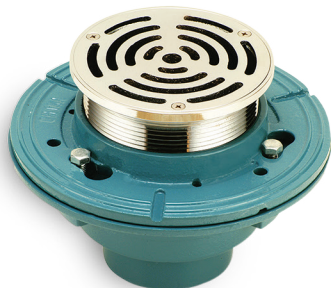

CAST IRON DRAINAGE & SPECIALTY PRODUCTS

Product Brochure