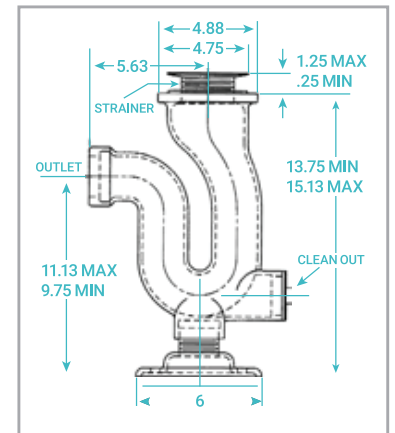

Cast Iron P-Trap. White Epoxy Coating with 2-1/4" Chrome Plated Brass Strainer and Brass Cleanout Plug.

MODEL NUMBER	SIZE
TRAP-110	2" IPS Outlet
TRAP-120	3" IPS Outlet