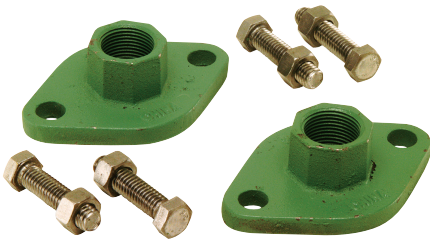

## Iron Body Cleanout

Iron Body Cleanout with Brass Screw Plug - Raised Square Head.

MODEL NUMBER	SIZE
IBC-43	4" x 3"
IBC-435	4" x 3"-1/2"
IBC-65	6" x 5"

### RECESSED BRASS PLUG

IBC -43CS	4" x 3"
-----------	---------

## Circular Flange Kit

Cast Iron Circular Flange Kits with Bolts & Nuts.  
Complete with 2 Flanges, 4 Bolts & 4 Nuts.

MODEL NUMBER	SIZE
CIF04	3/4"
CIF05	1"
CIF06	1-1/4"