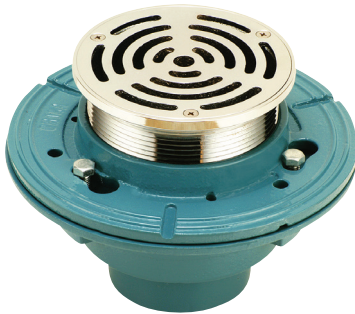

## Shower Drain

Heavy Duty Epoxy Coated Cast Iron Body, Epoxy Coated Bolt Down Ring, and Adjustable Cast Brass Strainer Assembly Chrome Plated or Polished Brass.

MODEL NUMBER	SIZE
CISDCP2NH	2" No Hub with Chrome Plated Strainer
CISDPB2NH	2" No Hub with Polished Brass Strainer
CISDCP2IP	2" IPS with Chrome Plated Strainer
CISDPB2IP	2" IPS with Polished Brass Strainer
GRID ONLY FOR SHOWER DRAIN	
CISDCPSTR	Chrome Plated
CISDPBSTR	Polished Brass

## Adjustable Floor Drain

Epoxy Coated Cast Iron Body, Epoxy Coated Clamping Ring, Adjustable Chrome Plated Brass Strainer Body.

MODEL NUMBER	SIZE
CIFD15NH2	2" No Hub
CIFD15NH3	3" No Hub
CIFD15NH4	4" No Hub

## PVC Shower Drain

Can be used With 2" or 3" Plastic Pipe. Adjustable Strainer, Stainless Steel Grid.

MODEL NUMBER
SDPVC2

## Roof Drain

10" Diameter Roof Drain, Epoxy Coated Cast Iron Body, Bolt Down Gravel Guard, and Epoxy Coated Metal Dome.

MODEL NUMBER	SIZE
CIRD1NH2	2" No Hub
CIRD1NH3	3" No Hub
CIRD1NH4	4" No Hub