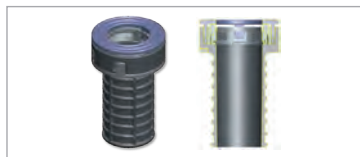

Before Tightening

1 Place Quick Mount Nut onto shank underneath deck plate.

After Tightening

2 Push all the way up and twist until tight.

Leverage Pop-Up Options