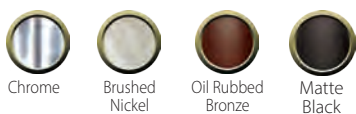

Slip on Tub Spouts With Diverter			
	MODEL#	DESCRIPTION	APPROVALS
BY-756C	BY-756C	Universal Metal Slip on Diverter Tub Spout - Chrome	
	BY-756ORB	Universal Metal Slip on Diverter Tub Spout - Oil Rubbed Bronze	

Slip on Tub Spouts Less Diverter for Tub Only Applications			
BY-759ORB	BY-759C	8.5" Universal Metal Slip on Tub Spout - Chrome	
	BY-759BN	8.5" Universal Metal Slip on Tub Spout - Brushed Nickel	
	BY-759ORB	8.5" Universal Metal Slip on Tub Spout - Oil Rubbed Bronze	

Hand Held Shower			
HS-600ORB HS-650C HS-650C	HS-600ORB	3 Setting Hand Held Spray Head, 24" Metal Slide Bar*, 72" Flexible Stainless Steel Hose, Wall-Mount Brass Drop Elbow, 1.75 GPM, Oil Rubbed Bronze	
	HS-650C	5 Setting Hand Held Spray Head, With Non-Positive Shut Off, 28.4" Metal Slide Bar*, 72" Flexible Stainless Steel Hose, Wall-Mount Brass Drop Elbow, 1.8 GPM, Chrome	
	HS-650BN	5 Setting Hand Held Spray Head, With Non-Positive Shut Off, 28.4" Metal Slide Bar*, 72" Flexible Stainless Steel Hose, Wall-Mount Brass Drop Elbow, 1.8 GPM, Brushed Nickel	
	HS-650MB	5 Setting Hand Held Spray Head, With Non-Positive Shut Off, 28.4" Metal Slide Bar*, 72" Flexible Stainless Steel Hose, Wall-Mount Brass Drop Elbow, 1.8 GPM, Matte Black	

* Slide bar is not designed to be used as a grab bar.