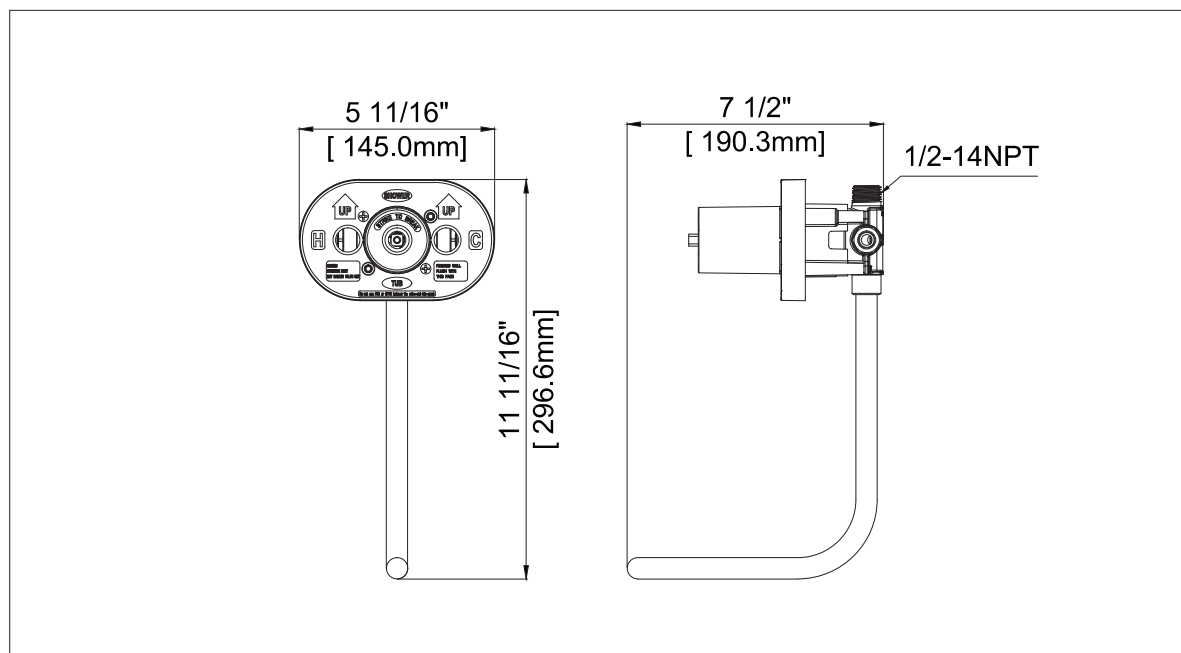

□ **LR-799PSO**

PRESSURE BALANCING VALVE BODY

FEATURES & BENEFITS

LR-799PSO

- Ceramic Cartridge
- Pex Connection
- Less Stops

Approvals:

Meets or Exceeds The Following:

- * ANSI/ASME A112.18.1
- * IAPMO/cUPC
- * ASSE 1016-2005

TEL: 800-431-2082

FAX: 800-640-2252

Visit Our Web Site : www.matco-norca.com

PRESSURE BALANCING VALVE BODY

No.	Name	Part No.
1	O-ring / A rotórico	RP60091
2	Bonnet / Bonete	RP70798
3	Cartridge / Cartucho	RP20131
4	O-ring / A rotórico	RP60130
5	Cartridge Seat / Asiento del cartucho	RP70799