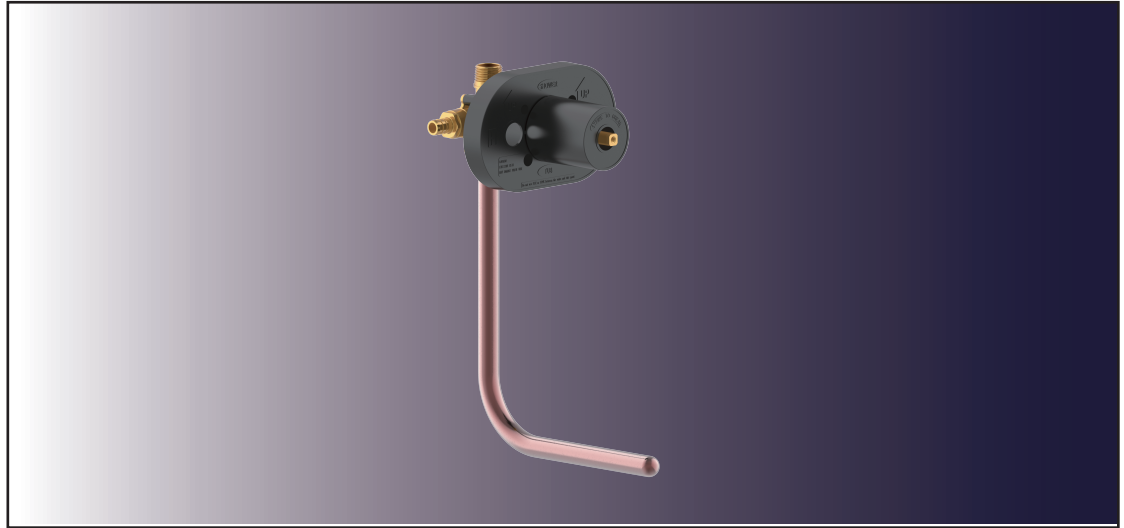

□ **LR-799PSO**

PRESSURE BALANCING VALVE BODY

FEATURES & BENEFITS

LR-799PSO

- Ceramic Cartridge
- Pex Connection
- Less Stops

Approvals:

Meets or Exceeds The Following:

- * ANSI/ASME A112.18.1
- * IAPMO/cUPC
- * ASSE 1016-2005

TEL: 800-431-2082

FAX: 800-640-2252

Visit Our Web Site : www.matco-norca.com

PRESSURE BALANCING VALVE BODY

No.	Name	Part No.
1	O-ring / A rotórico	RP60091
2	Bonnet / Bonete	RP70798
3	Cartridge / Cartucho	RP20131
4	O-ring / A rotórico	RP60130
5	Cartridge Seat / Asiento del cartucho	RP70799